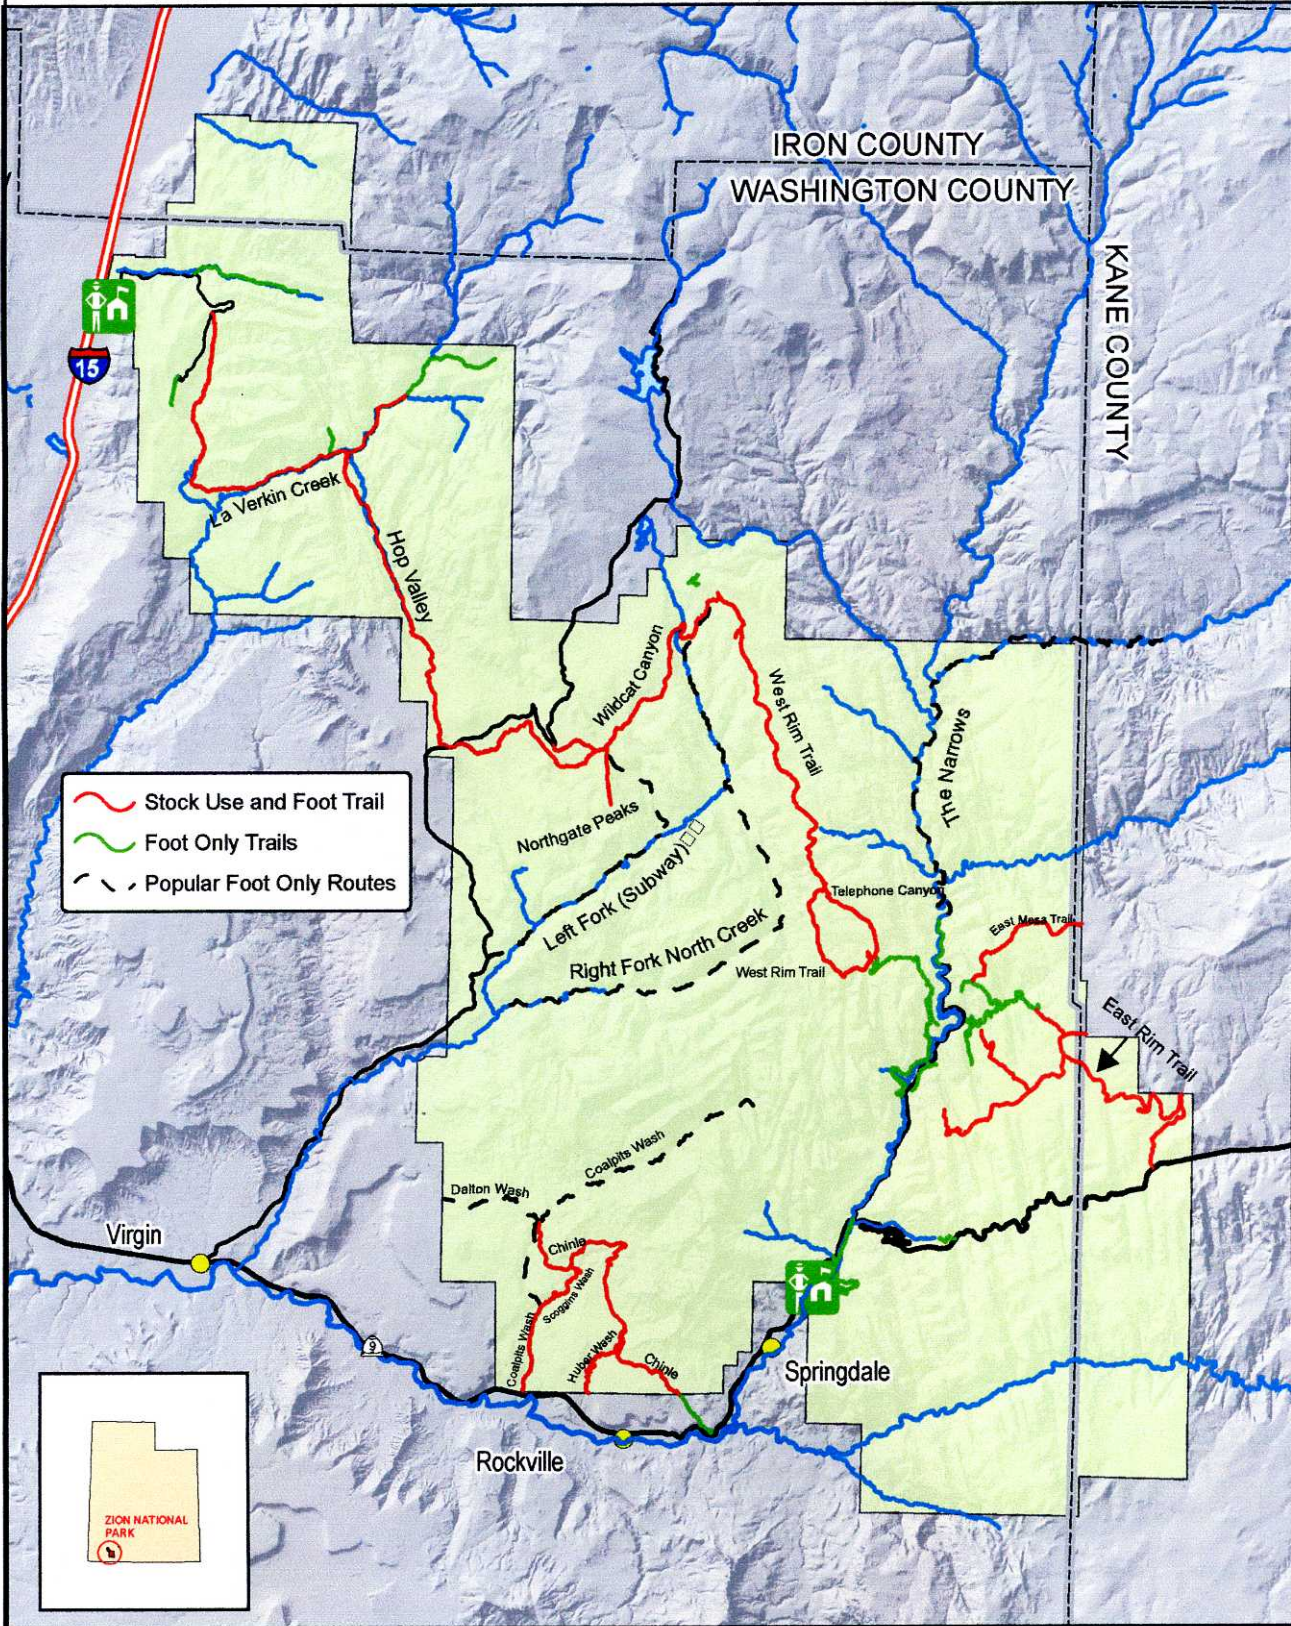

Map E: Trails and Popular Routes

- Stock Use and Foot Trail
- Foot Only Trails
- - - Popular Foot Only Routes

Map Projection: Transverse Mercator,
 UTM Coordinate System, Zone 12,
 Datum: NAD 1983

1:220,000

The National Park Service does not
 assume responsibility for information
 accuracy, precision, or completeness
 as displayed on this map.

Map produced by Zion National Park,
 Resource Management & Research, GIS Program

January 2007

eagle.ct.gis_projects\zion\1381_bicrity\mrd\map_e.mxd