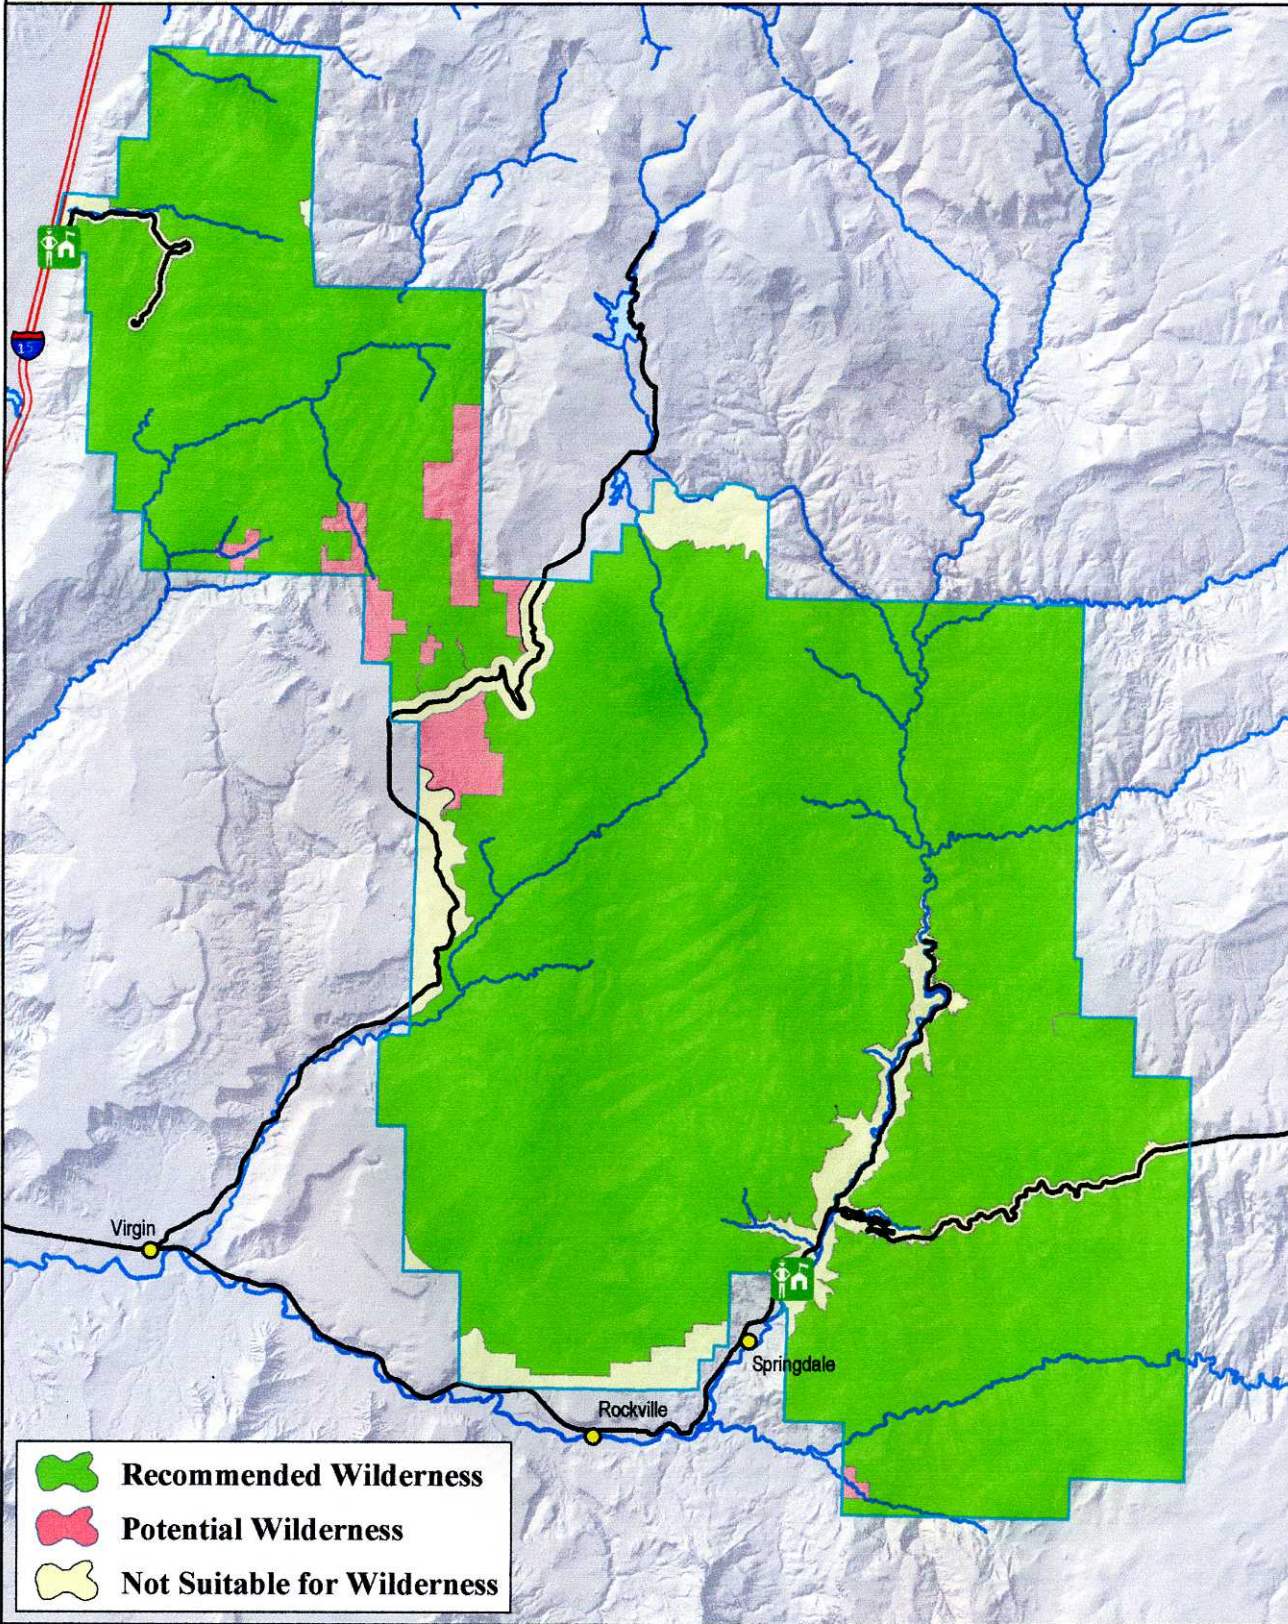

Map C: Recommended Wilderness

Map Projection: Transverse Mercator,
UTM Coordinate System, Zone 12,
Datum: NAD 1983

1:210,000

The National Park Service does not
assume responsibility for information
accuracy, precision, or completeness
as displayed on this map.

Map produced by Zion National Park,
Resource Management & Research, GIS Program

0 Miles 5

January 2007